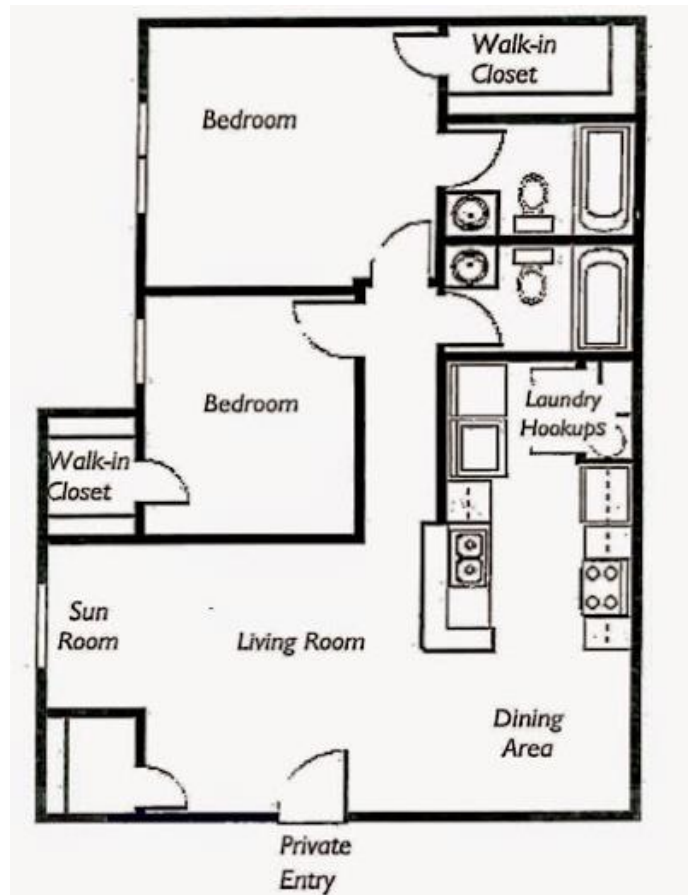

STONEWALL APARTMENTS

TWO BEDROOM / TWO BATH
839 Sq. Ft.*

* All Square Footage is approximate only.

Stonewall Apartments

2718 S. SWY 74
Purcell, OK 73080

(405) 527-0077

Stonewallaptssofarcell.com